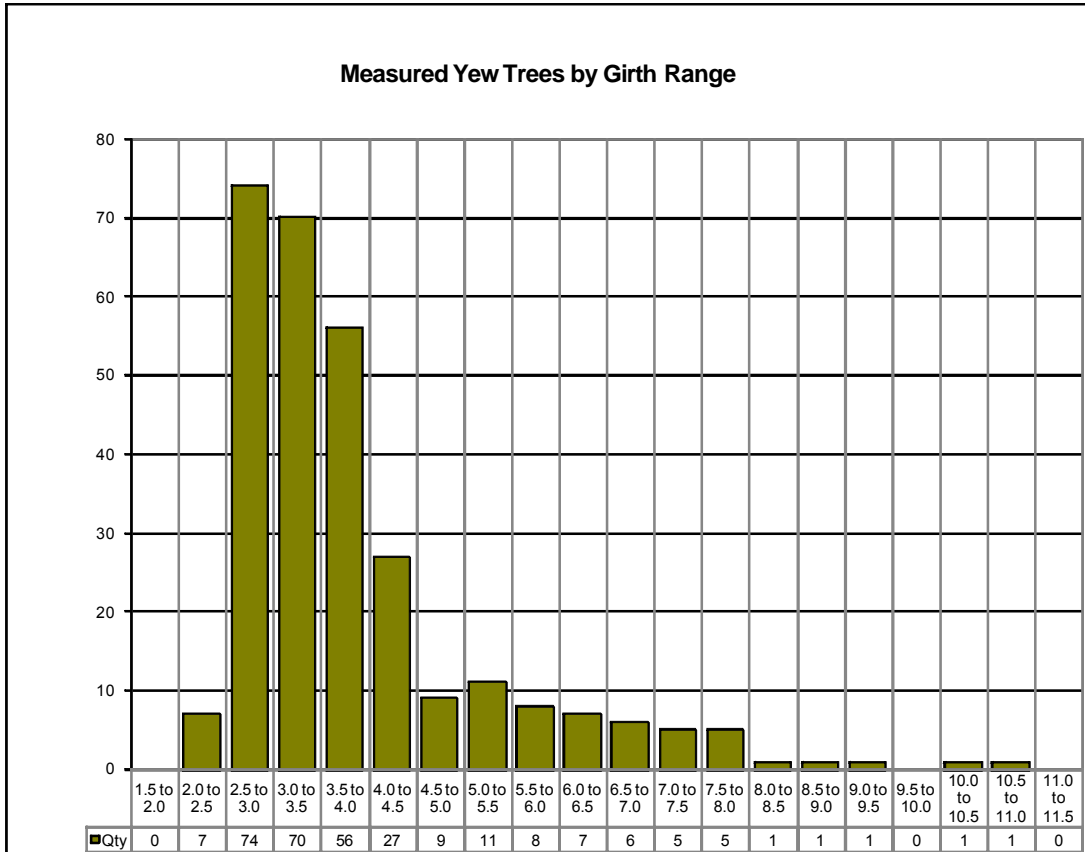

Hampshire Churchyard Yews

Summary

- A total of 403 churches were visited over a four year period 2009 – 2013.
- Yews were recorded in 241 of these churchyards.
- In total 1020 yew trees were noted.
- A total of 290 yews were measured.

With the knowledge currently available to us, the chart below suggests that a large number of yews were planted between 200 and 250 years ago, with only a small number coinciding with a Victorian restoration of the church.

This table sets out the three main types of classification;

Ancient Veteran and Notable

In 100 years time this chart will look very different as some trees are reclassified. This will be most apparent with a large numbers of Young yews becoming classified as Notable.

		Totals	
Girth Mtrs	Classification	QTY	% Total
7.01	Ancient	15	1.5%
4.88	Veteran	35	3.4%
3.66	Notable	65	6.4%
	Young	175	17.2%
Total		290	28.4%
Observed		1020	
Not Measured		730	71.6%

Set out here are the classified yews as noted in the four regions.