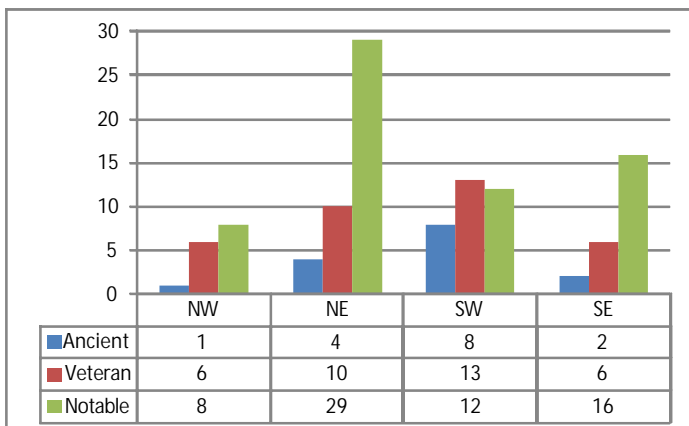

Set out here are the classified yews as noted in the four regions.