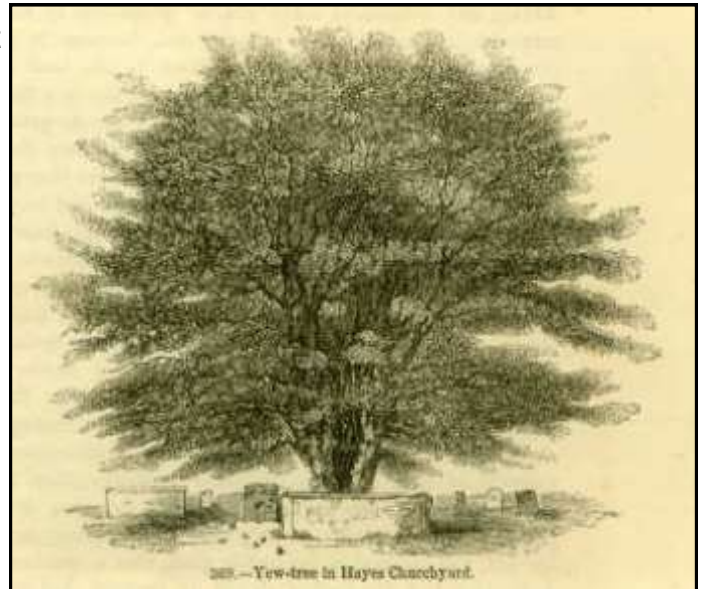

# HAYES

St Mary the Virgin

Diocese of Rochester

TQ40536628

1936: 'The old yew by the church is breaking up. It has seen some famous days'. *The King's England*

The Hayes Yew is seen here in 1840 in a drawing that shows that the tree has been hollow for a very long time. It grows close to the church extension and south porch.

The female tree is a good example of a yew in the process of becoming two fragment trees.

Girth in 1991 was 23' at the ground and 24' at 3'. This information was supplied by Miss AGB Cook to David Bellamy's Yew Tree Campaign.

In 1999 I recorded a girth of 21' 6" at the ground (excluding roots) and 23' 3" at approximately 4'.

Tim Hills 1998

Barry Saich 2009