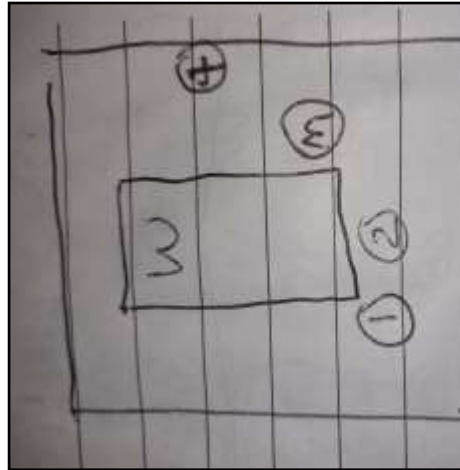

BROOMFIELD

St Mary with St Leonard Church, Broomfield, Essex

Yew 1

5' SE of church

3m 27cm (10' 9") at the ground.

Yew 2

30' east of church

3m 80cm (12' 6") at the ground

Yew 3
6' north of church
3m 8cm (10' 1") at
35cm above ground

Yew 4
57' north of church
1m 70cm (5' 7") at
the ground