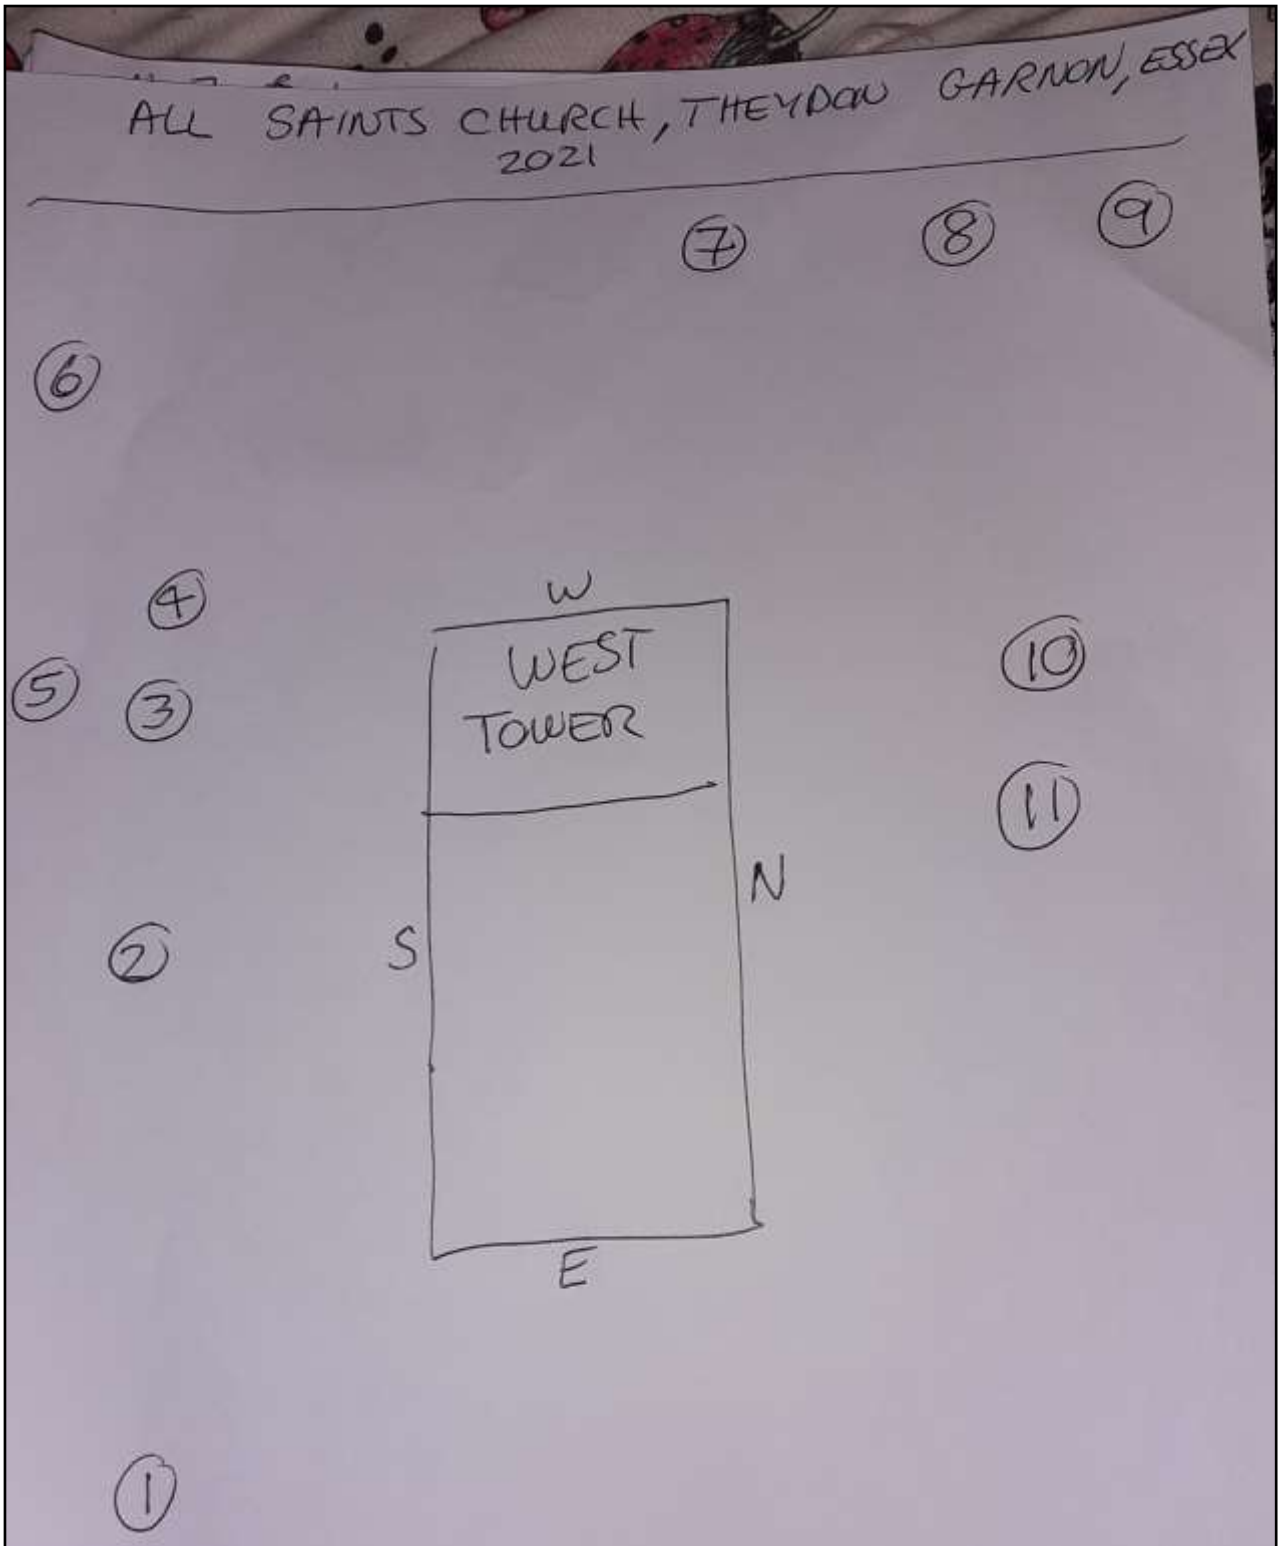

THEYDON GARNON

All Saints Church, Theydon Garnon, Essex TQ4718599388

Yew 1 grows 7m SE of the church.

Girth 2m 60cm (8' 6") at 20cm.

Yew 2 grows 20m south of the church

Girth 2m 87cm (9' 5") at 35cm.

Yew 3 grows 10m south of the church.

Girth 3m 65cm (12' 0") at 70cm.

Yew 4 grows 7m south of the church.

Girth 3m 3cm (9' 11") at 65cm.

Yew 5 grows 25m south of the church.
Girth 1m 70cm (5' 7") at 50cm.

Yew 6 grows 23m south of the church.
Girth 2m 78cm (9' 1") at 70cm.

Yew 7 grows 5.5m NW of the church.

Girth 3m 10cm (10' 2") at 60cm.

Yew 8 grows 10m NW of the church.

Girth 3m 4cm (10' 0") at 50cm

Yew 9 grows 22m NW of the church. Girth 2m 30cm (7' 6") at 1m.

Yew 10 grows S of the church. Girth 1m 90cm (6' 3") at the ground.

Yew 11 grows S of the church. Girth 1m 90cm at 130cm.

© Paul Butterworth 2021