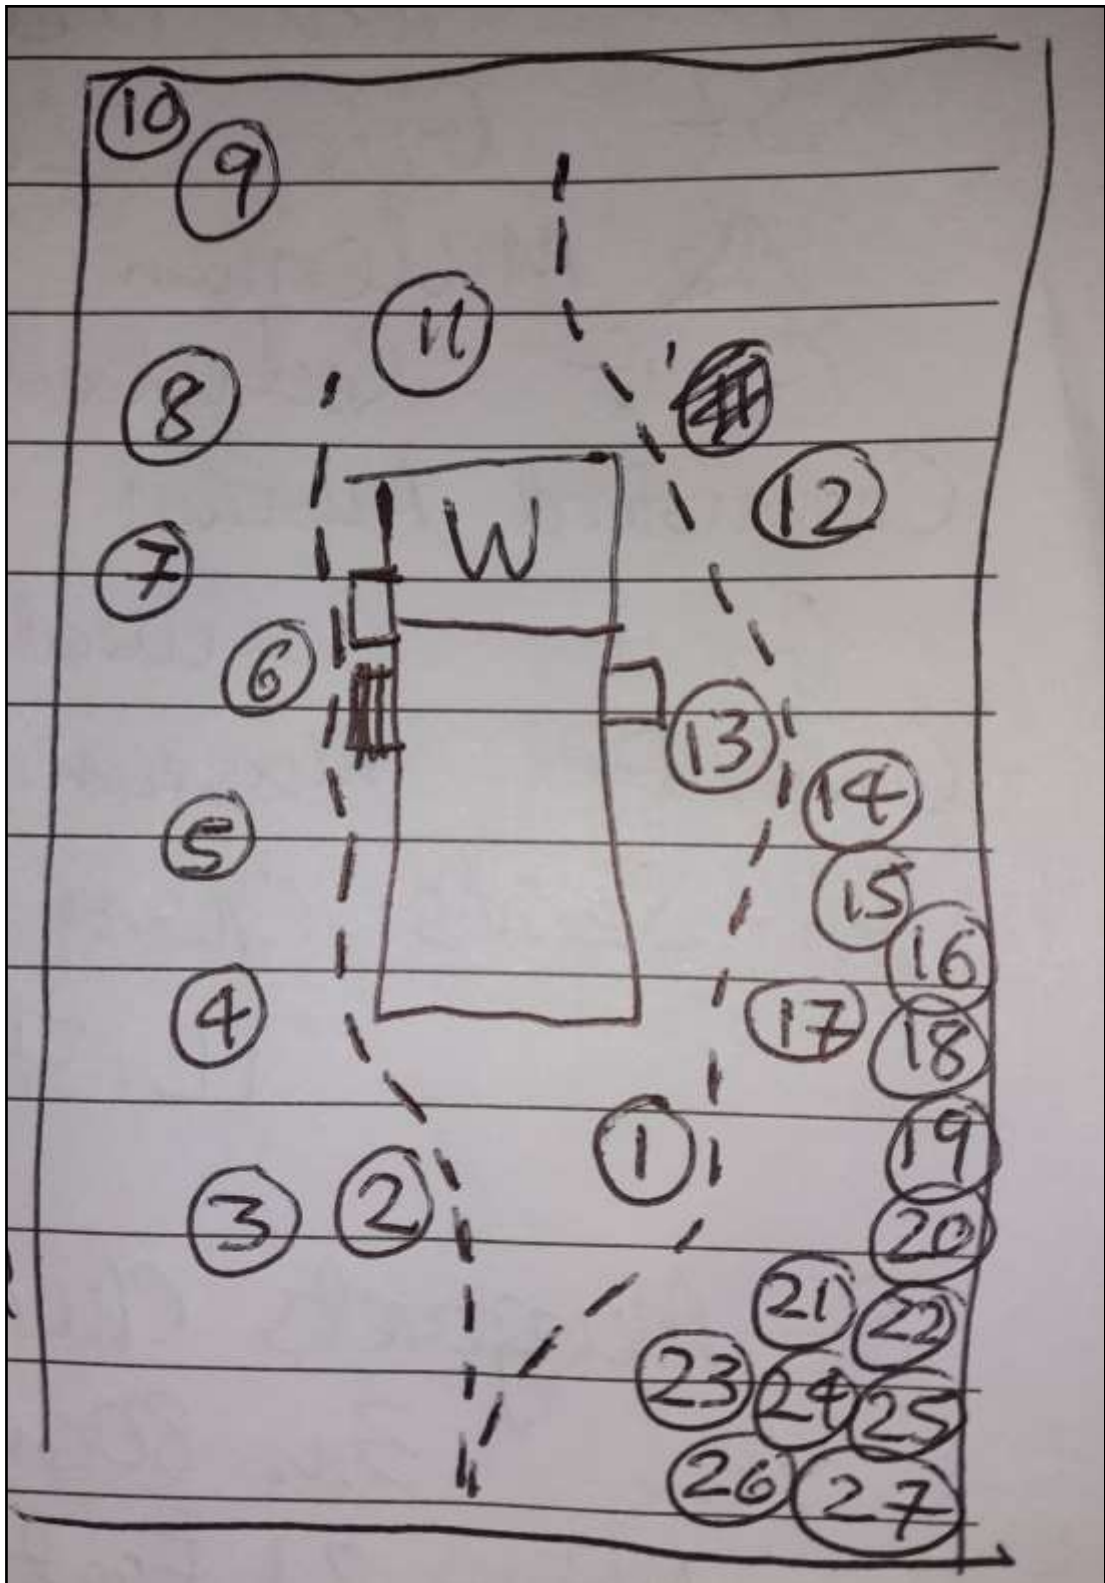

WRITTLE

All Saints Church, Writtle, Essex

Grid ref TL 677061

There are 27 yews in the cemetery

No1: 32' east of the church. Girth 2m 35cm at 20cm.

No2: 36' east of the church. Girth 2m 90cm at the ground.

No3: 38' east of the church. Unable to reach base - 3m+ girth

No4: 28' east of the church. Unable to measure - covered in ivy

No5: 36' south of the church. Girth of 2m 70cm at 40cm

No6: 16' south of the church. Girth of 3m 30cm at 40cm

No7: 40' south of the church. Girth 3m 50cm at 50cm.

No8: 25' SW of the church. Girth 3m 80cm at 40cm.

No9: 117' SW of the church. Girth 3m+. Unable to reach base of the tree.

No10: 213' SW of the church. Girth 2m 60cm at the ground.

Yew 11 grows 30' west of the church. Unable to reach the base - girth of 2m estimated.

Yew 16 grows 53' north of the church. Girth was 2m 15cm at 40cm.

Yew 17 grows 37' north of the church. Girth of 2m 22cm at 50cm.

Yew 18 grows 50' north of the church. Girth 1m 85cm at 40cm.

Yew 19 grows 52' north of the church. Girth 2m 3cm at 45cm.