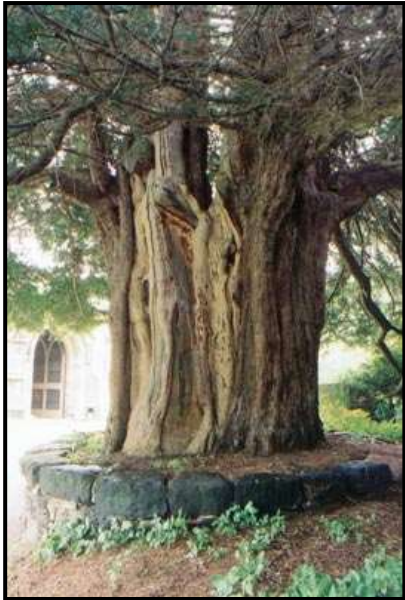

24' 6"

1999 Hills

Osmaston

17' 7"

2005 Hills

Parwich - Known planting date

Parwich September 2005 - Tim Hills: The Church warden's accounts of 1713 tell us that somebody was paid 3 shillings 6 pence 'for ye yew tree and fetching it' and 6 pence 'for setting it'. It later relates that 'Tom and Tout were paid 1 shilling and 4 pence for 2 days work about ye yew tree'. In 1857 White's Directory of Derbyshire refers to some 'venerable yew trees' in the churchyard. If we assume the 1713 yew was 10 years old at the time of planting, it would make its age over 300 years now. Although several younger yews grow in this churchyard, the tree growing SW of the church is the only that might have been planted in 1713. It is male and had a girth of 11' 7" at 2' and 11' 10" at 4'. Two spaces at the base of the tree showed evidence of internal growth.

Shirley

			(534cm) 17' 6"	(540cm) 17' 9"			1988 David Baker (letter to Conservation Foundation)
	18' 3"		17' 11"				2002 Hills

Smalley

			13' 3"				2005 Hills
--	--	--	--------	--	--	--	------------